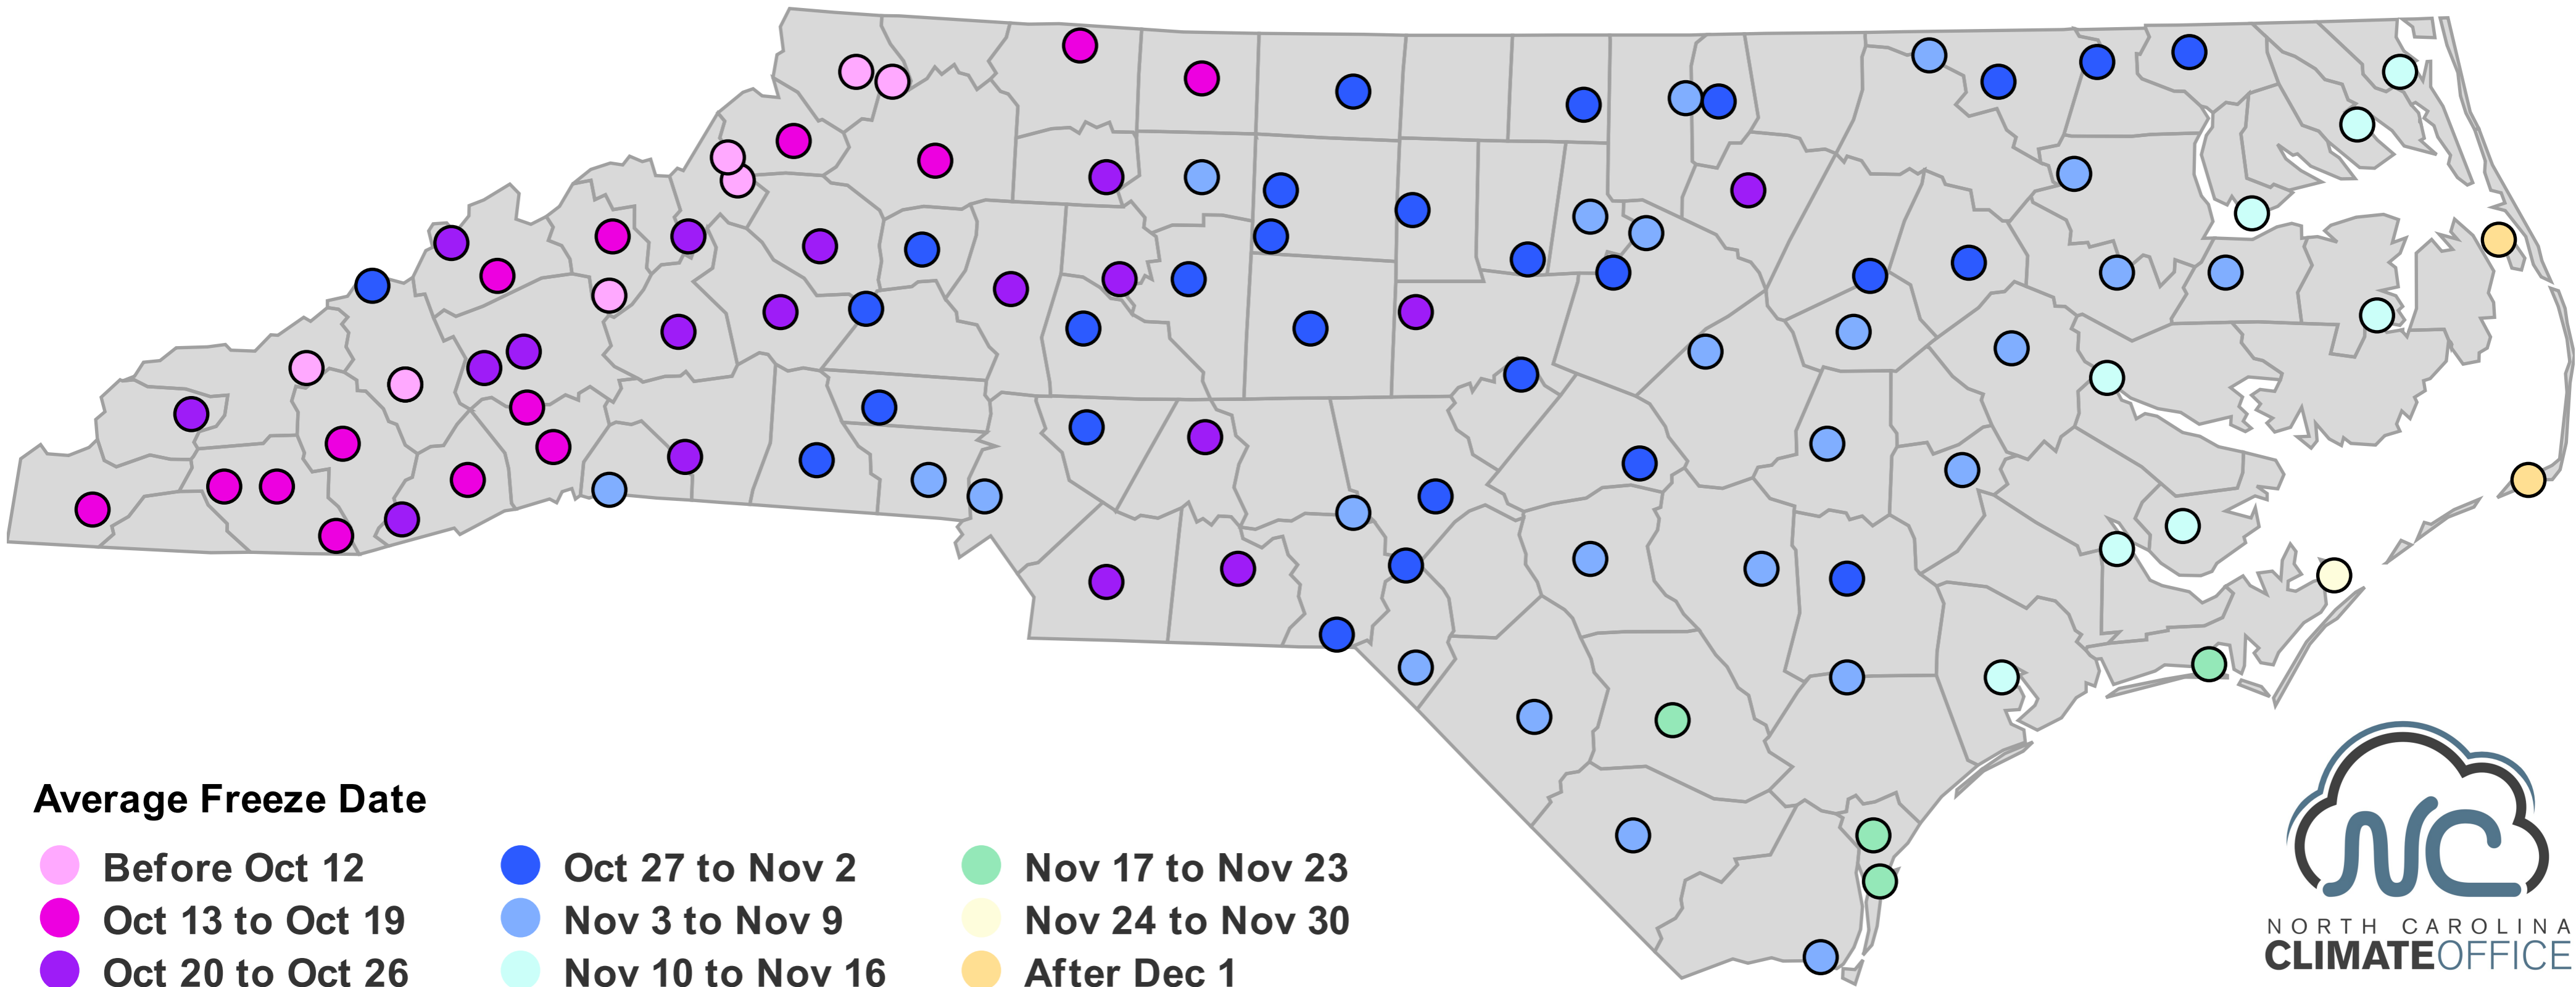

Average First Fall Freeze Dates in North Carolina

Average Freeze Date

- Before Oct 12
- Oct 13 to Oct 19
- Oct 20 to Oct 26
- Oct 27 to Nov 2
- Nov 3 to Nov 9
- Nov 10 to Nov 16
- Nov 17 to Nov 23
- Nov 24 to Nov 30
- After Dec 1